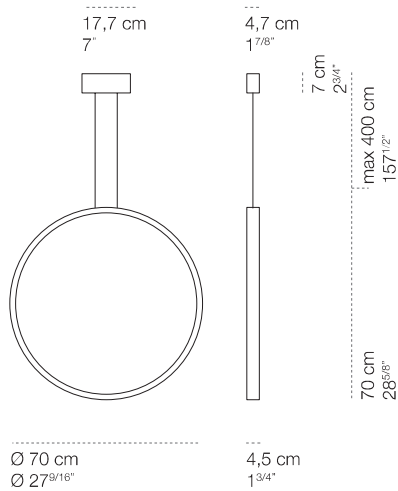

## Assolo70 sospesa

luminaire	
materials	aluminium
environment	interiors
mounting location	ceiling
emission	indirect light
weight	5,4 kg
voltage	230V
ballast	integrated electronic dimmable
dimming	phase-cut
insulation class	1
IP classification	IP20
certifications	CE
design	Luta Bettonica, 2013

light source	
source	LED
number of led	1
power	27W
luminous flux	2.900 lm
colour temperature	2.800K
CRI	= 92

finsh			
white cod 1571	black cod 1574H	matt gold cod G1571	colour on demand monocolour

**Assolo43** soffitto    **Assolo70** soffitto    **Assolo43** sospesa    **Assolo70** sospesa